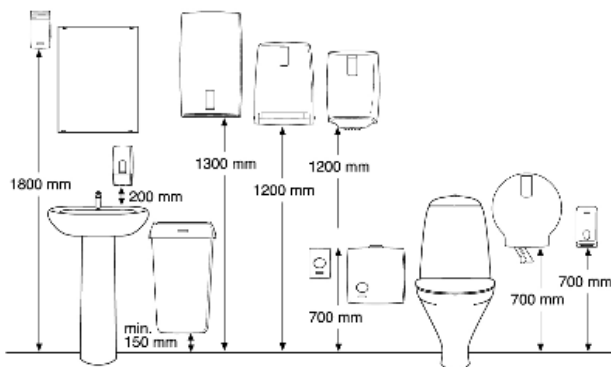

ISO9001 ISO14001

Product / Consumer pack

x 275 mm
y 330 mm
z 132 mm

Stainless steel

2.11 kg

Transport pack

x 345 mm
y 150 mm
z 285 mm

1

2.3 kg

6414300988366

Transport pallet

x 800 mm
y 1200 mm
z 1200 mm

56

154.2 kg

6414305988361

Measurements and installing